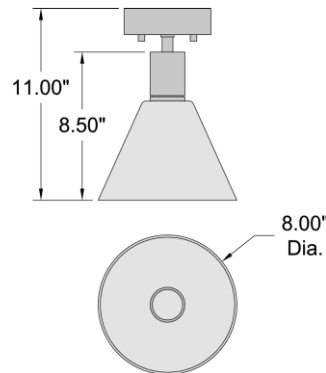

FIXTURE	BACKPLATE / CANOPY
Length:	Length
Width:	Width:
Diameter 8"	Diameter: 4.5"
Height: 11"	Height: 1"
Extension:	
Overall Height:	

TECHNICAL SPECIFICATIONS

SPECIFICATIONS

Frame Material: Steel
Diffuser Material: Glass
Lamping Type: SSL (Dedicated LED) Jbox: Standard
Lamping Base: SSL Lamp Wattage: 9 W
Lamp Quantity: 1 Total Wattage: 9 W
Voltage: 120v Lamps Included: Yes

IES FILE

In addition to Access Lighting's purchase and warranty terms and conditions, by signing below or placing an order, you agree that you are authorized to bind the entity placing any order and acknowledge the following: All of sizes and measurements are approximate and all images are for illustrative purposes only. In the event of an inconsistency, the "Product Measurements" section controls. There also may be slight differences in the colors and designs compared to the displayed and printed images.