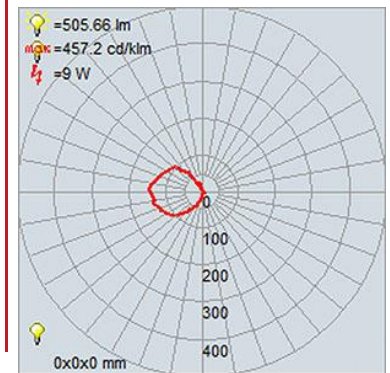

IES FILE

In addition to Access Lighting's purchase and warranty terms and conditions, by signing below or placing an order, you agree that you are authorized to bind the entity placing any order and acknowledge the following: All of sizes and measurements are approximate and all images are for illustrative purposes only. In the event of an inconsistency, the "Product Measurements" section controls. There also may be slight differences in the colors and designs compared to the displayed and printed images.

Signature: _____

Print Name _____ Date: _____

Toll Free 800-828-5483 www.AccessLighting.com

14410 Myford Road, Irvine, CA 92606

The information is subject to change without notice. 11/8/2022 63146LEDD-ABB_CLR.pdf